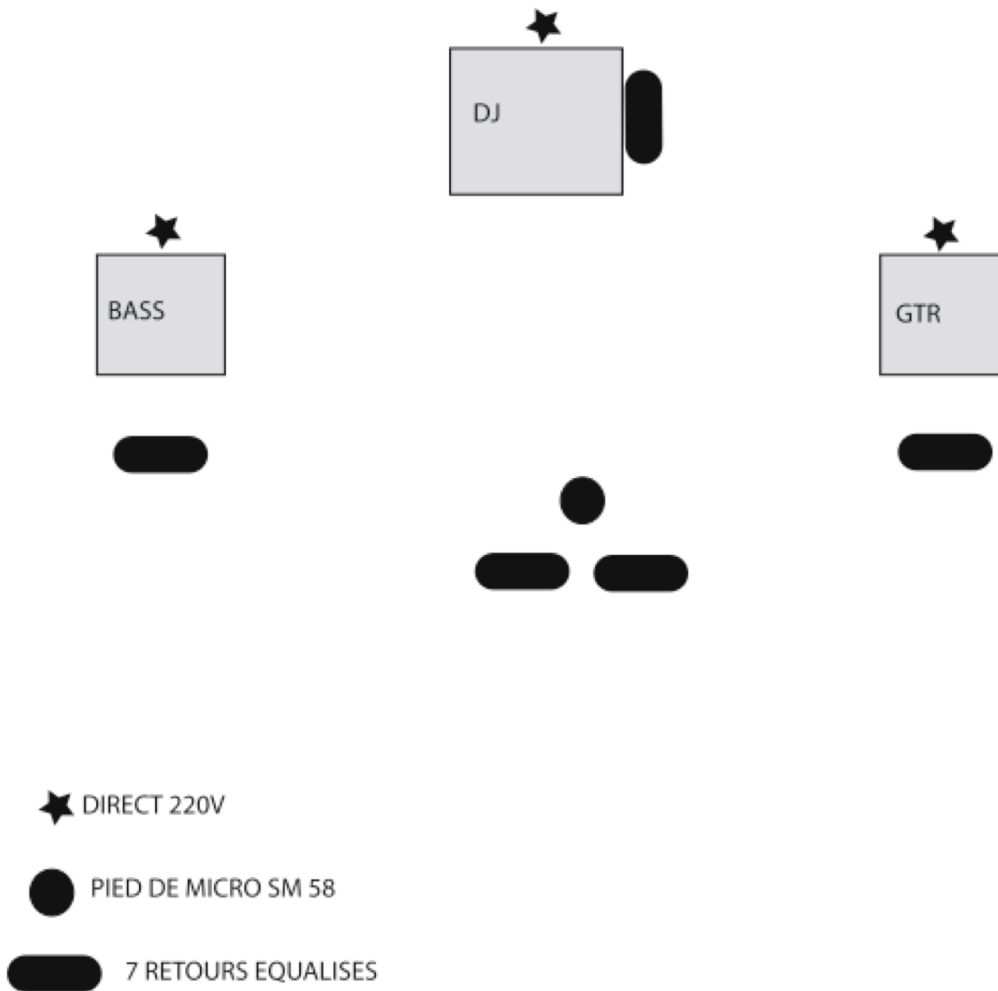

# Al K Pone

Fab (basse) / Alex (voix, programmation) / Guillaume (guitare)

## PATCH

½ = mix ordi et r  
3 = gtr elec sm 57 ou E609  
4 = Bass mic 421  
5 = Bass di bss  
6 = Vx lead  
7 = Vx Gtr  
8 = Vx Bass  
9/10 = retour rev 1  
11/12 = retour delay stereo